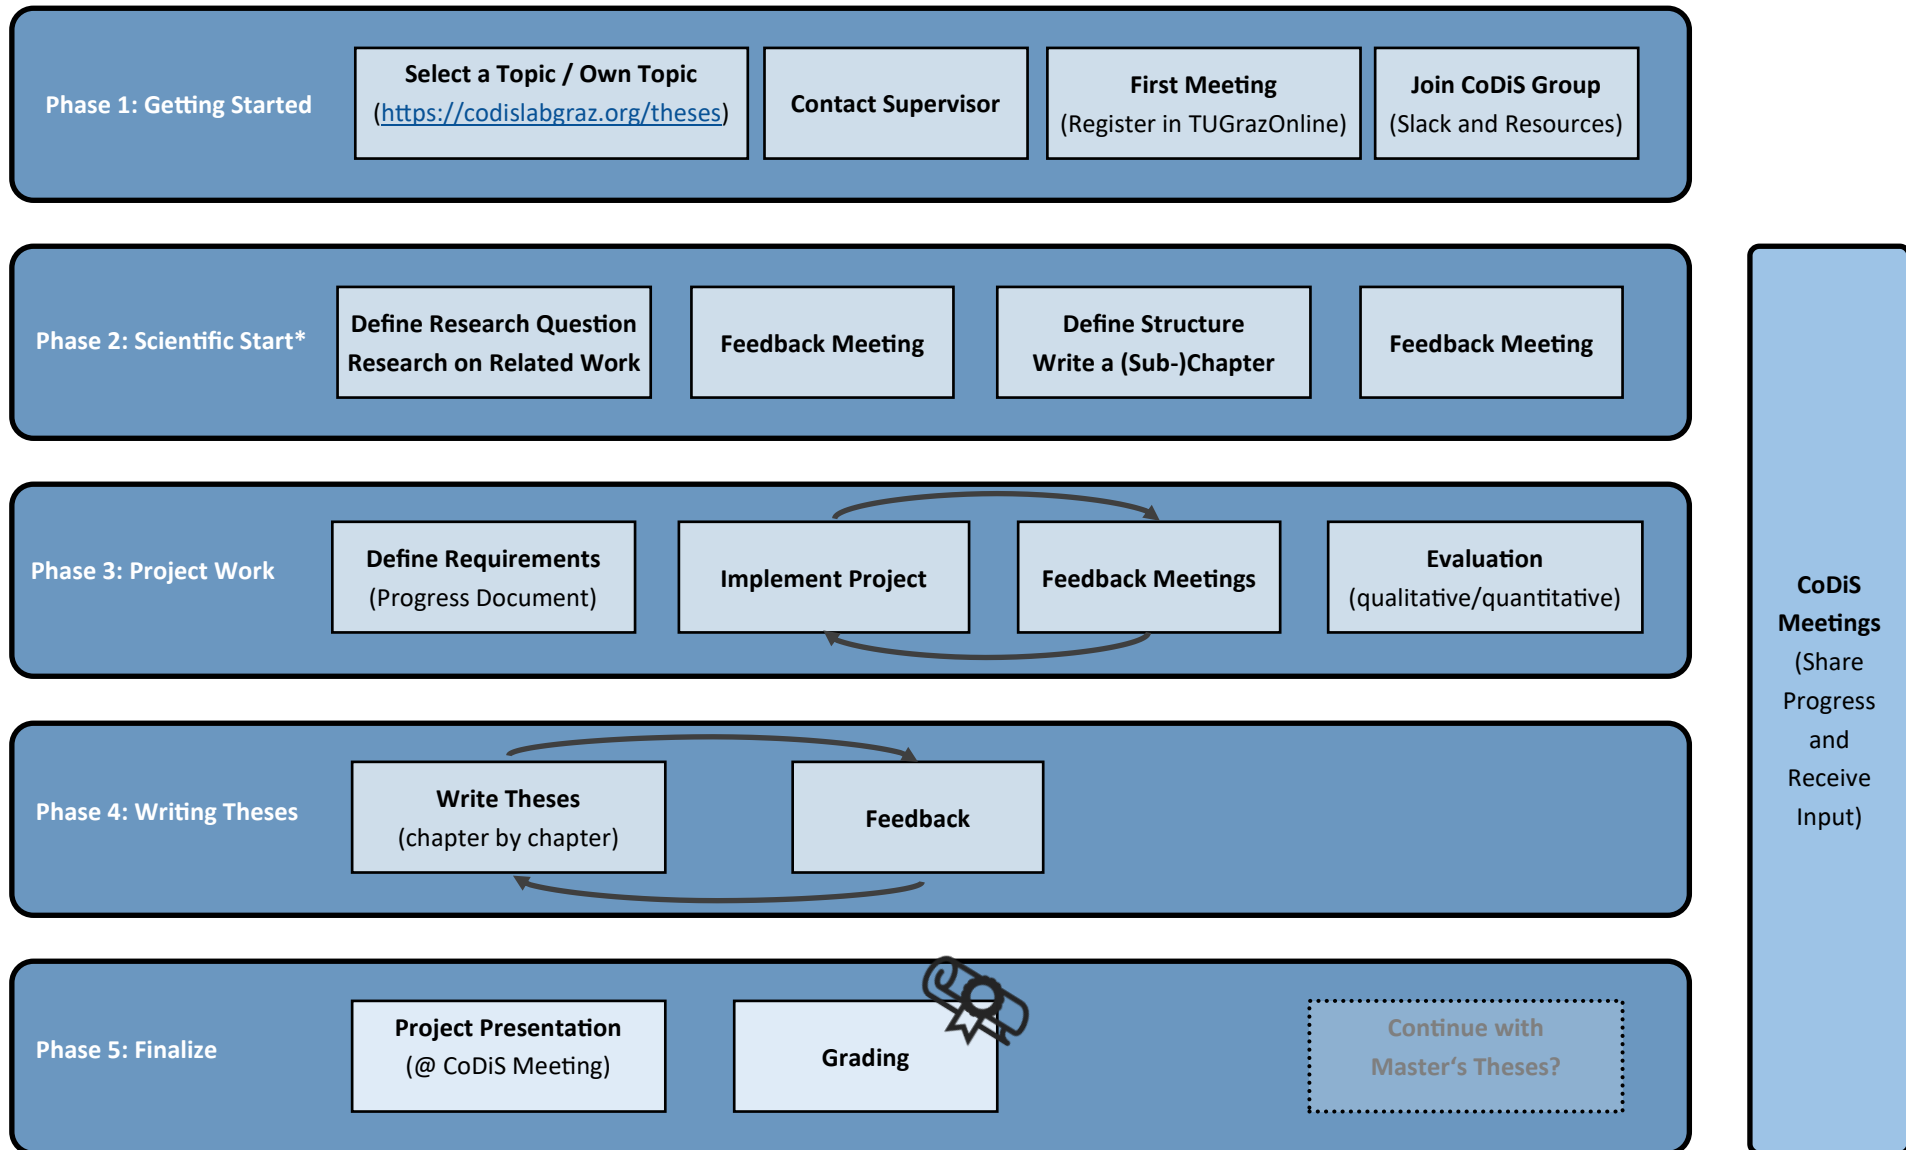

Bachelor Theses (+ Bachelor Project)

*Phase 2 is equivalent to the course „SE Introduction to Scientific Working“ (706.015 | 521/524_20U_PK E.1.1)